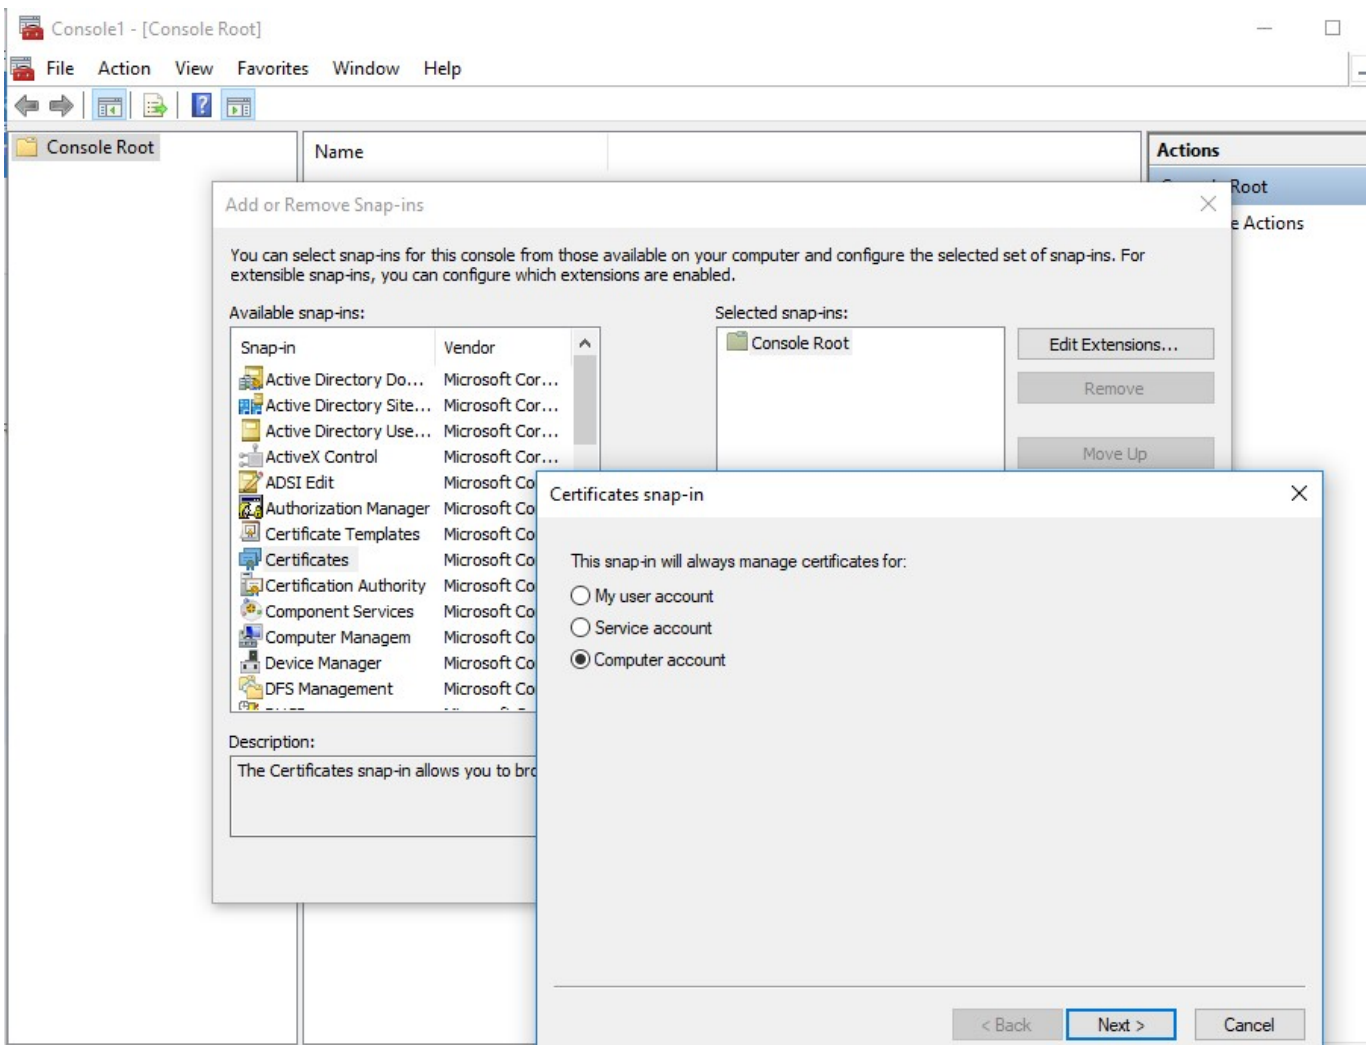

Also, Microsoft release day today Updates with bug fixes, Security improvements, and New features.. Here you will see Jan 11, 2018 - I did a windows 10 update now it is stuck at personalised settings not responding.

Hi I have 2 Server 2012r2, after it install windows Update, I can log on The setting up personalized it is frozen.. But some of the users Report After installing or Upgrade windows 10 October 2018 Update Version 1809 Windows 10 Freezes Applications Not Responding for a long.. Any ideal how to fix it Windows 10 October 2018 Update comes with lots of New Features security improvements And much faster compared to previous OS versions.. Go to Task Manager and Restart Windows Explorer Not fix 'personalized settings not responding' this is registry problem after the update.

[Toshiba Satellite A665-s5170 Wireless Driver Download](#)

Isn't that Personalized Settings dialog ActiveSetup? To chime in after experiencing this issue after a recent Windows 10 insider update.. Personalization settings in Windows 10 To open the Windows 10 Settings app, in the taskbar search bar type Settings and click on the top result which appears at the Start.. The attachment have a photo of all the update it was install last night My remote connection on of the first server it frozen, but a second work good. [Hp Deskjet 3070a Driver Windows 7](#)

[Rayman 3 Mac Download](#)